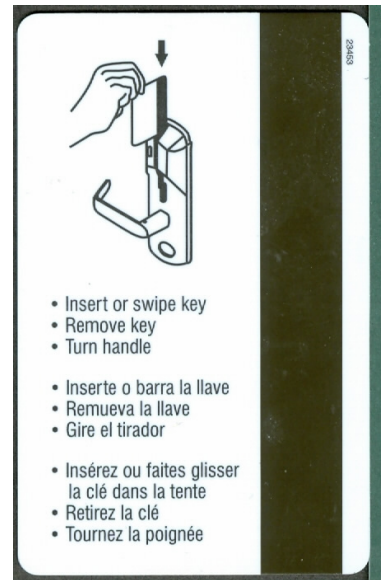

May 2009 Room Keys

South Dakota – Mineral Palace,
Deadwood

Pretty new key

Mfr: None

U/R Reverse: 23453