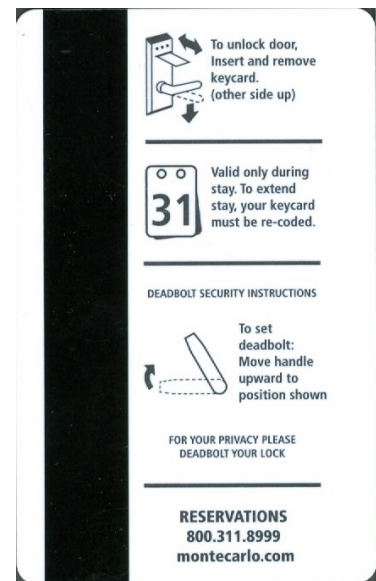

Contributor: Esther Barker