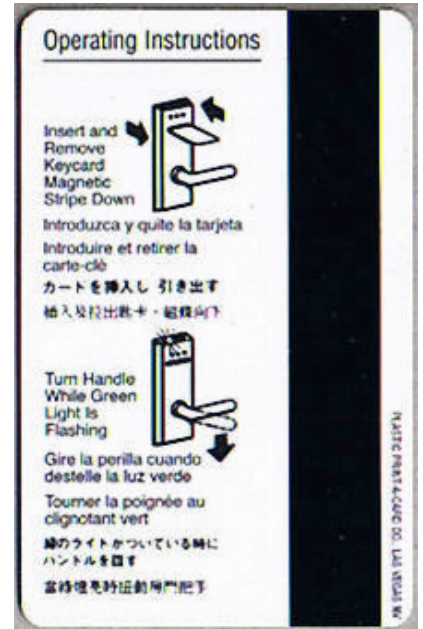

May 2009 Room Keys

California – Cache Creek Casino
 Promotional “SPA” room key
 Mfr: Plastic Print-A-Card

Contributor: Todd Kelton

California – Cache Creek Casino
 Promotional “Gift Shop” room key
 Mfr: Plastic Print-A-Card